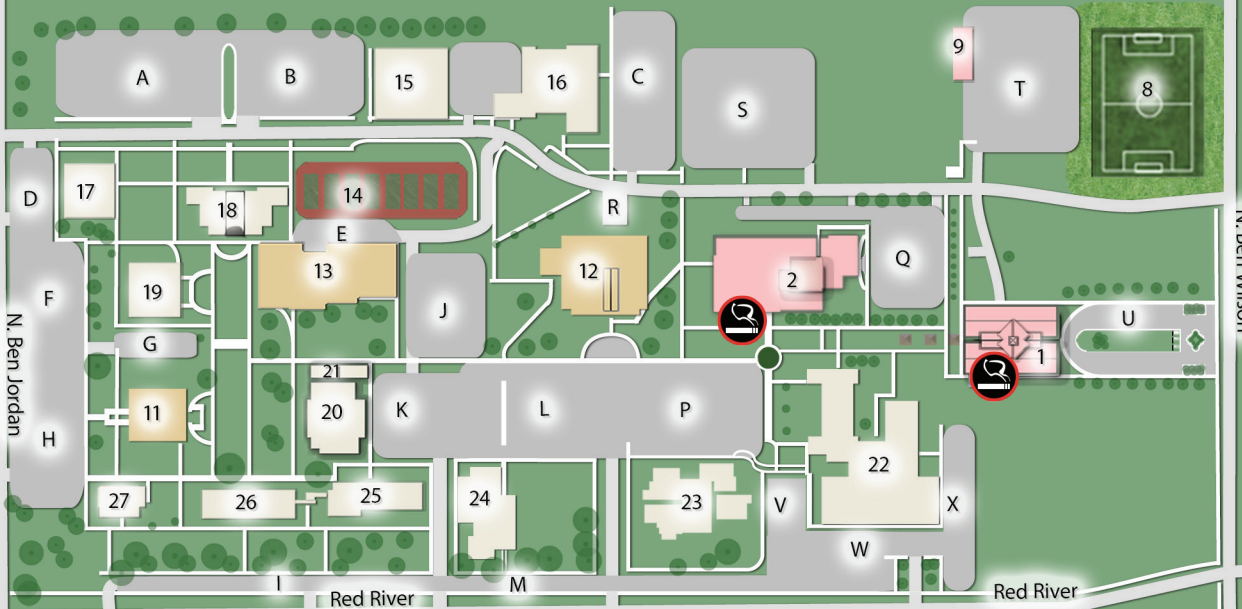

Campus Map - Buildings

UHV

1. UHV Center
2. UHV West
3. Jaguar Hall
4. Jaguar Suites
5. Jaguar Court
6. SBDC/Chamber of Commerce
7. Athletics/PCI
8. UHV Soccer Field
9. Maintenance Shop
10. Facilities Services/Transportation

UHV/Victoria College Shared

11. VC/UHV Library
12. VC Student Center/Bookstore*
13. VC Sports Center*
14. VC Tennis Courts
15. William Wood Vocational Building
16. College Services & Training Building
17. Continuing Education Center
18. Technology Center
19. Language Building

*Some UHV services available in these buildings

Victoria College continued

20. VC Welcome Center/Student Services
21. Betsy Wright Center for Academic & Professional Excellence
22. Health Sciences Center
23. Allied Health & Johnson Symposium
24. Fine Arts
25. Johnson Hall
26. Academic Building
27. Museum of the Coastal Bend

Smoking Areas -

Parking

UHV Parking

- Q. Reserved & Student Parking-HC, VP
- S. Student Parking
- T. Student Parking, VP/Special Events
- U. Reserved & Student Parking-HC, VP
- Y. Reserved & Student Parking-HC, VP
- Z. Reserved & UHV Residential Parking-HC

VC Parking

A-P, R, V-X VC Student, Employee & VP

HC- Handicapped Parking

VP- Visitor Parking

Students and visitors may use reserved parking spaces after 6 p.m.