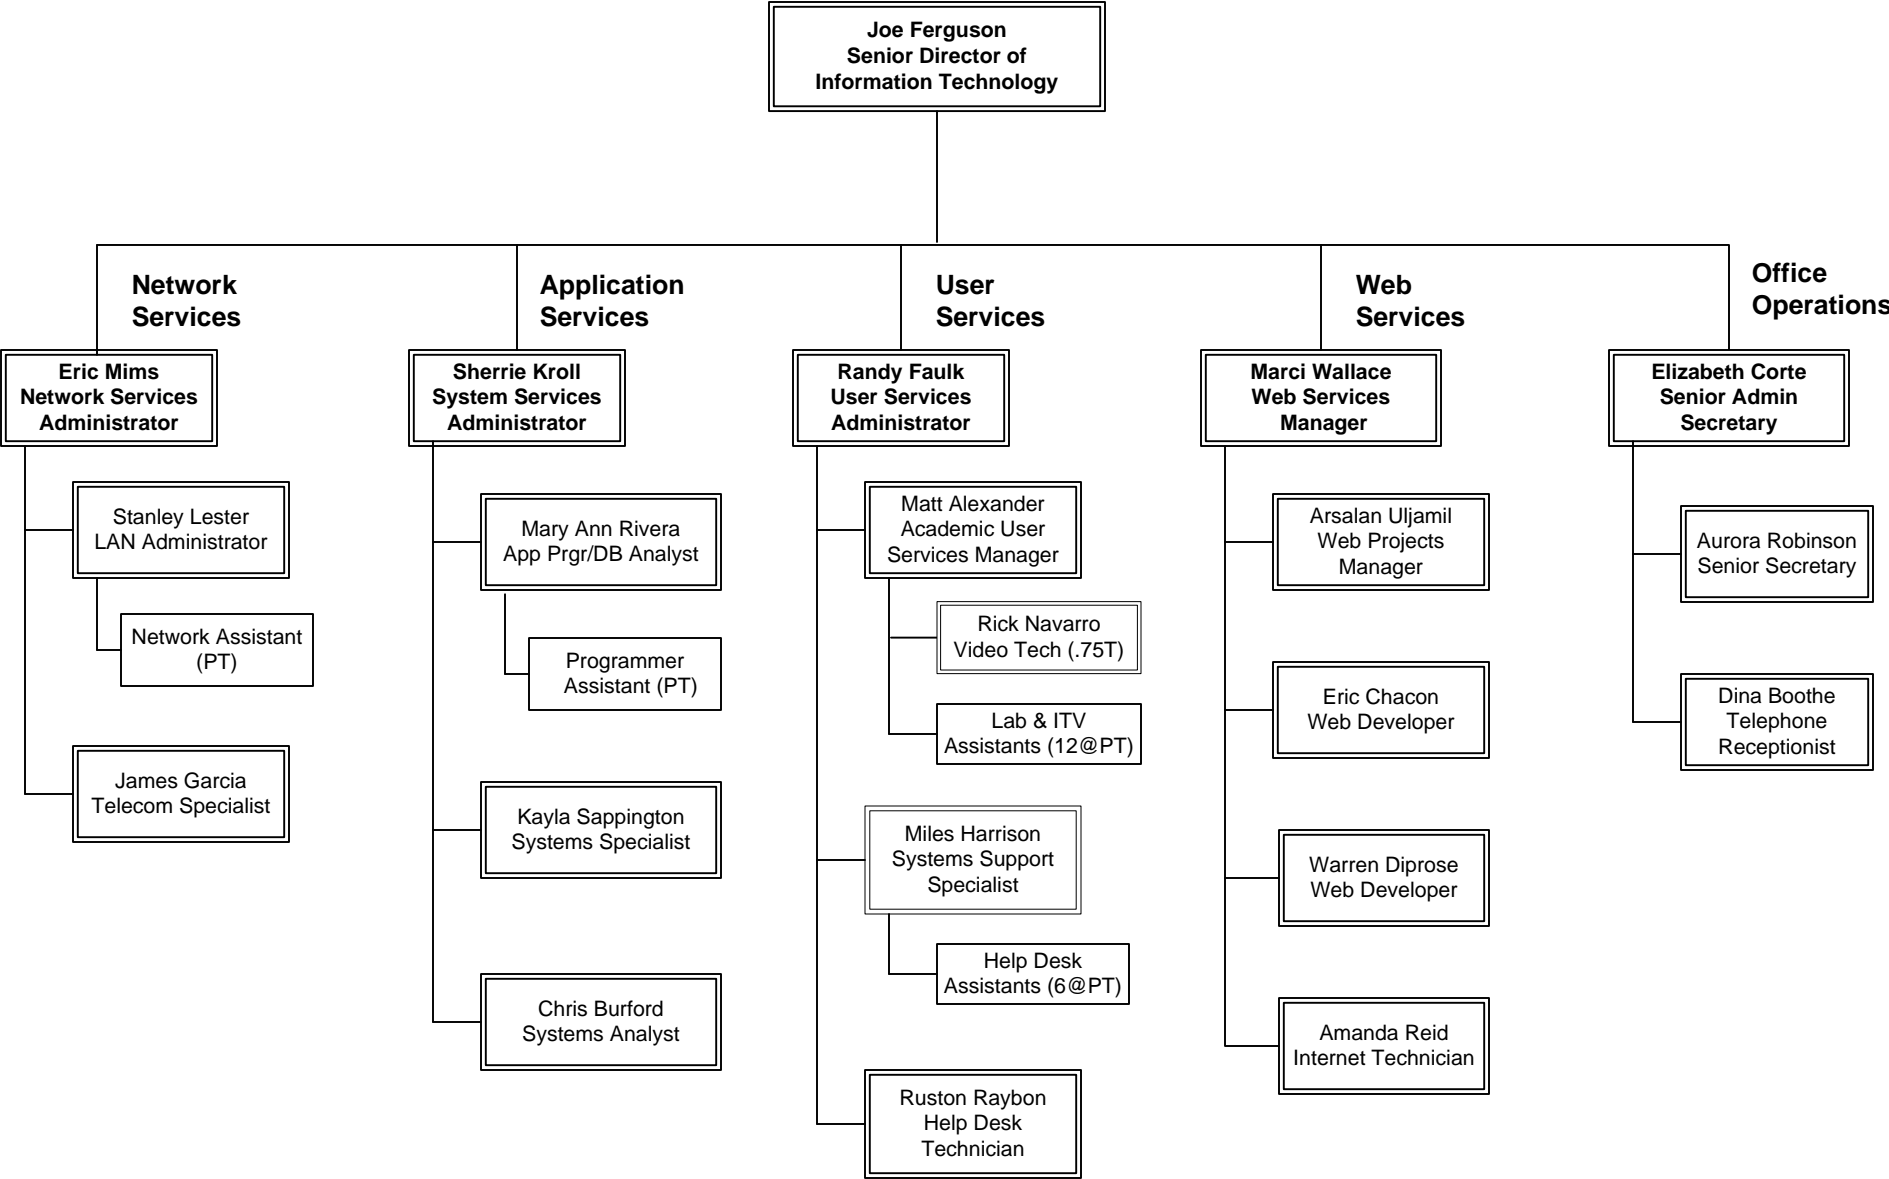

University of Houston – Victoria
Information Technology Department

Organizational Structure

Notes:
PT – Part Time
HT – Half Time