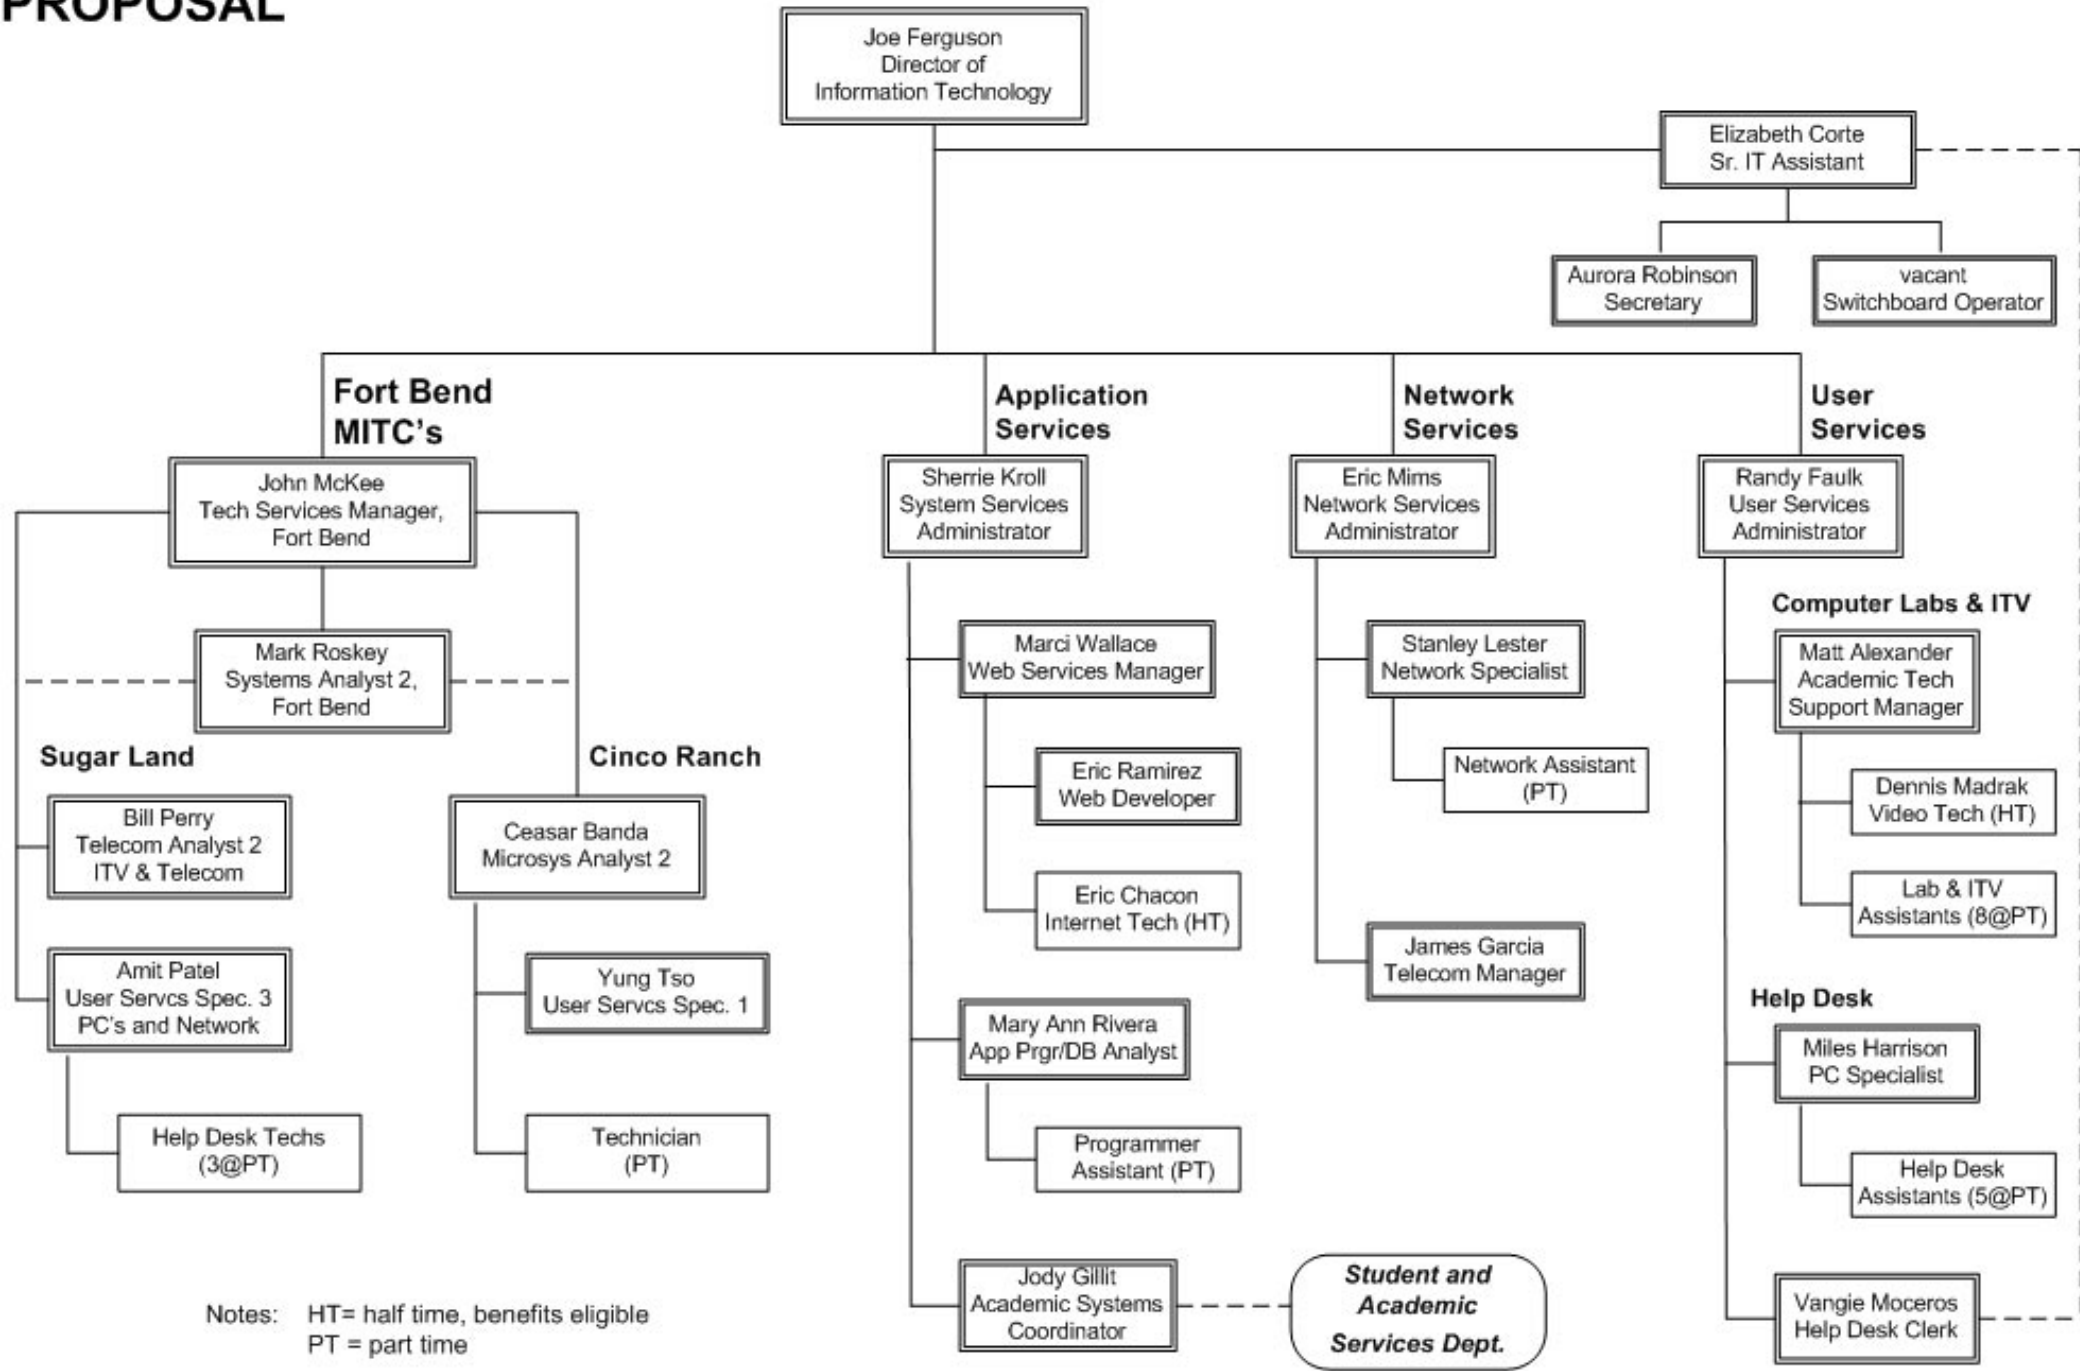

University of Houston – Victoria  
 Information Technology Department  
 Organizational Structure

**PROPOSAL**

Notes: HT= half time, benefits eligible  
 PT = part time